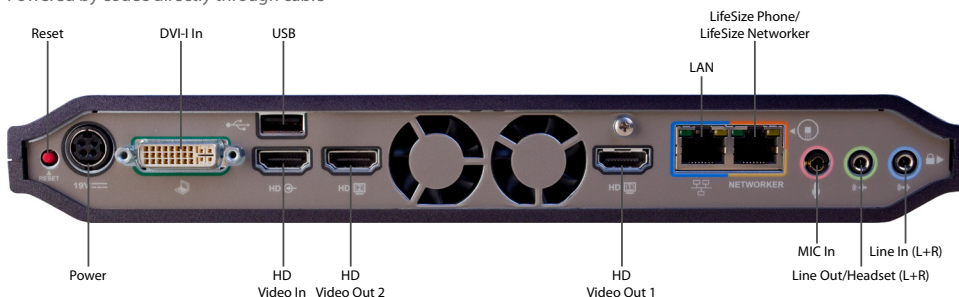

Intelligent Networking Features

Adaptive Motion Control (AMC) including Forward Error
Correction (FEC)
NAT/firewall traversal (H.460/SIP)
IPv4 and IPv6 support
Auto bandwidth detection
ISDN support via LifeSize Networker

Directory and Address Book

Up to 1000 local directory entries
Save, lock, remove, redial list features
Missed call notification
Auto-Discovery directory lookup (patent pending)
LDAP support/H.350 compliant
Meetings directory support
H.323 URI dialing support (Annex O)

System Management

Out-of-box setup via web interface and
management tool
SNMP
Backup and restore capability
JPEG snapshots through web interface

Power

AC voltage 100–240V, 50–60 Hz, 2.5A via external
power supply

Environmental Data

Operating temperature: 0° C (32° F) to 40° C (104° F)
Operating humidity: 15% to 85%, non-condensing
Storage temperature: -20° C (-4° F) to 60° C (140° F)
Storage humidity: 10% to 90%, non-condensing

Codec Dimensions

Width: 288 mm (11.34")
Depth: 187.5 mm (7.38")
Height: 41.3 mm (1.63")
Weight: 1.29 Kg (2.84 lbs)

Regulatory Model Number
LifeSize Express 220 = LFZ-018

Microsoft® qualified with
Microsoft® Office Communications Server 2007 R2™ and
interoperable with Microsoft Lync

AMERICAS:

LifeSize
1601 S. MoPac Expressway
Suite 100
Austin, Texas 78746 USA

+1 512 347 9300
Toll Free US +1 877 543 3749
E-mail info@lifesize.com
www.lifesize.com

EMEA:

LifeSize Regional Office
+49 89 1222 899 0 (Germany)
Toll Free Europe 00 8000 999 09 799

APAC:

LifeSize Regional Office
+65 6303 8370 (Singapore)